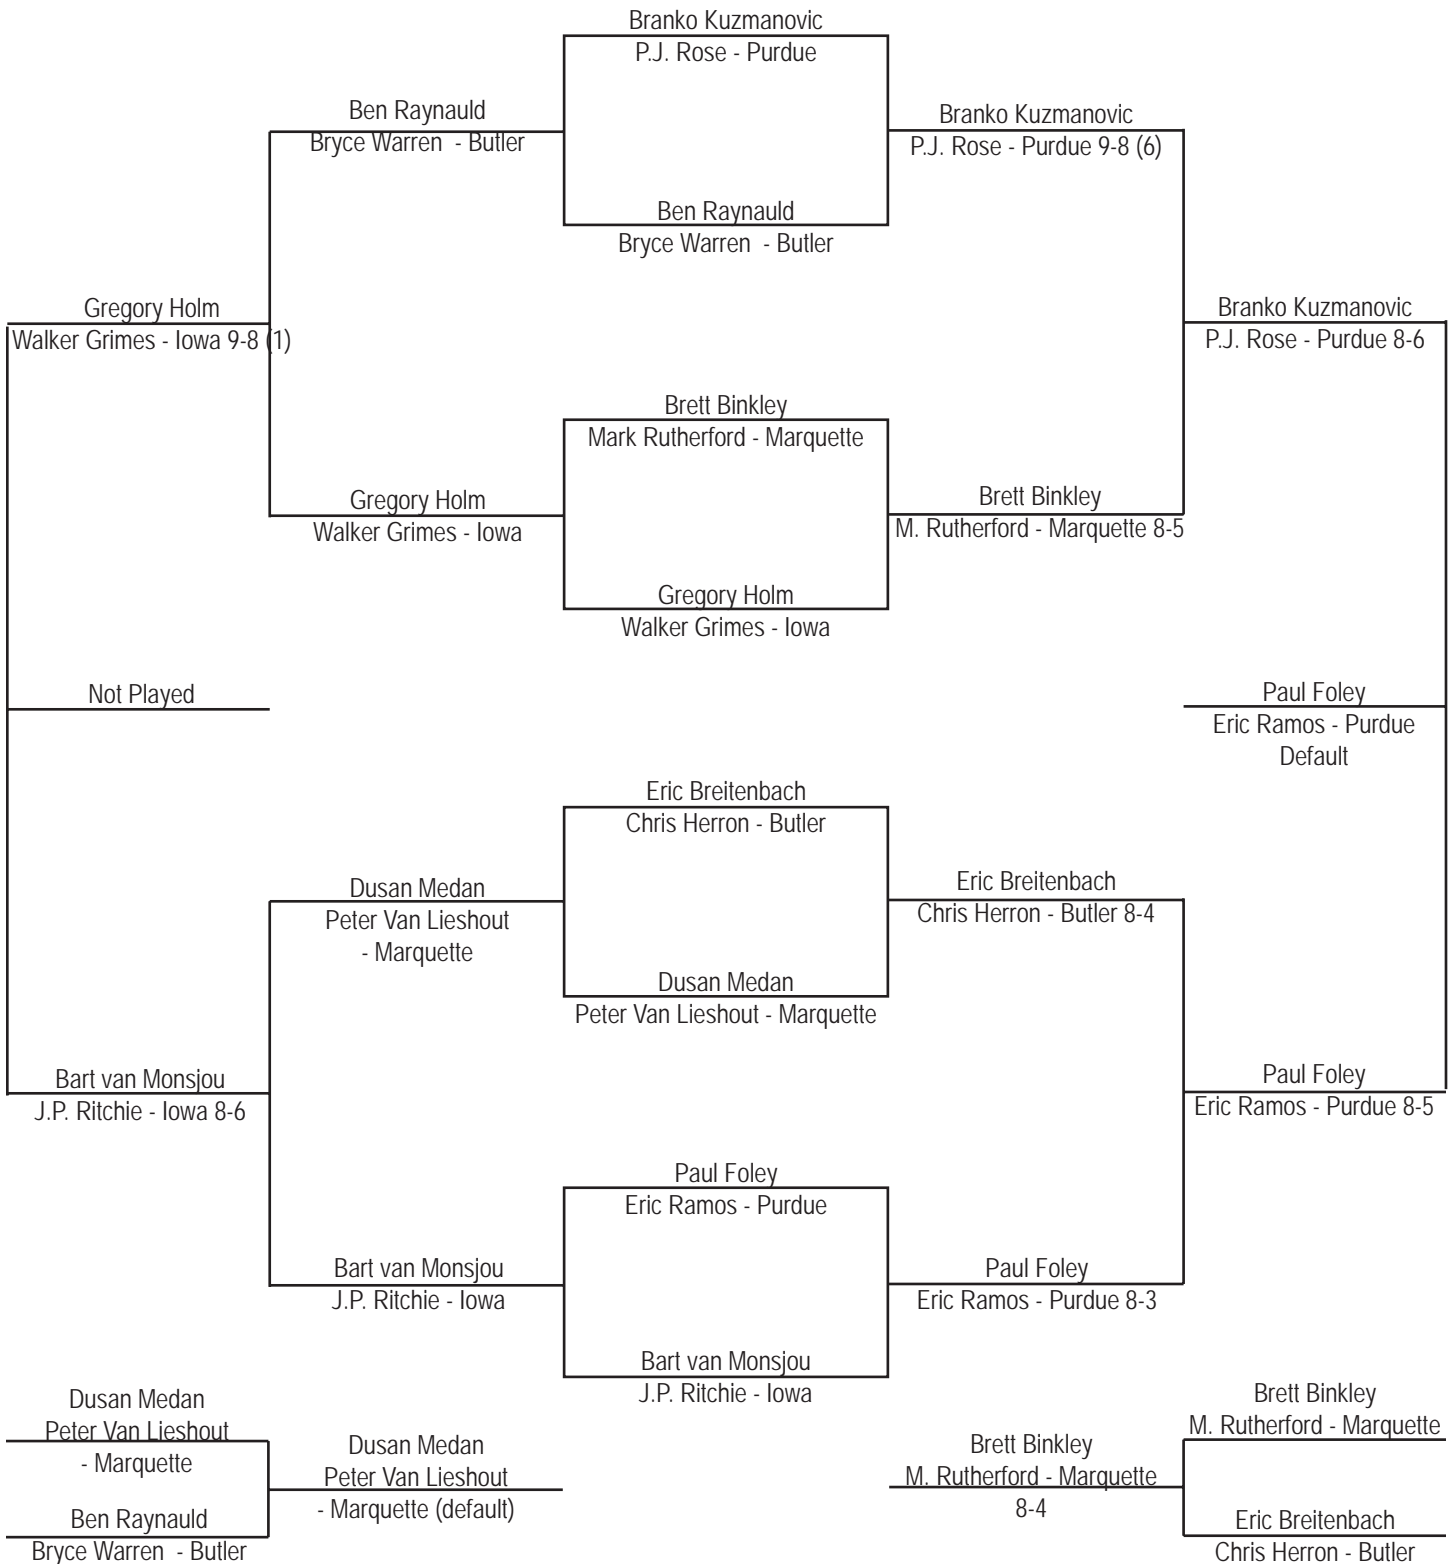

### Doubles Flight 'A' ♦ Oct 13-14 ♦ Purdue University

Sunday

Sunday

Saturday

Sunday

Sunday